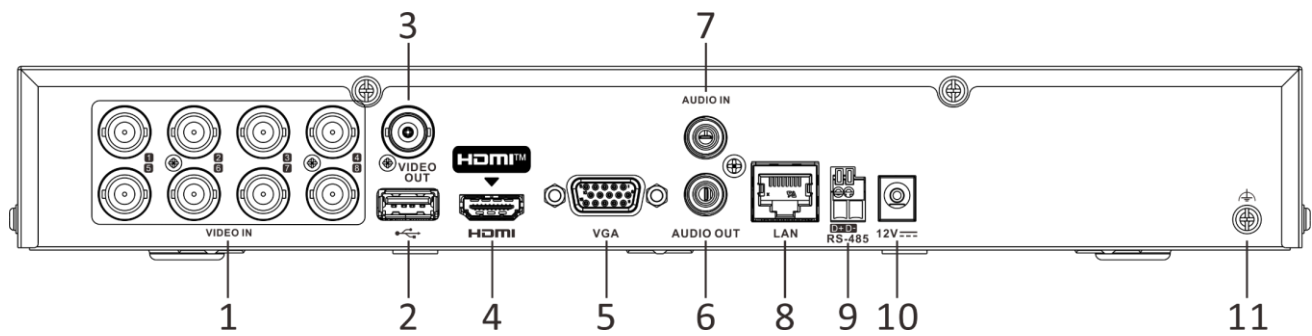

Physical Interface

No.	Description	No.	Description
1	VIDEO IN	7	AUDIO IN, RCA connector
2	USB interface	8	LAN network interface
3	VIDEO OUT	9	RS-485 serial interface
4	HDMI interface	10	12 VDC power input
5	VGA interface	11	GND
6	AUDIO OUT, RCA connector		

Available Model

iDS-7208HQHI-M1/FA

Headquarters

No.555 Qianmo Road, Binjiang District,
Hangzhou 310051, China
T +86-571-8807-5998
www.hikvision.com

Follow us on social media to get the latest product and solution information.

Hikvision

HikvisionHQ

HikvisionHQ

Hikvision_Global

Hikvision
Corporate Channel

hikvisionhq